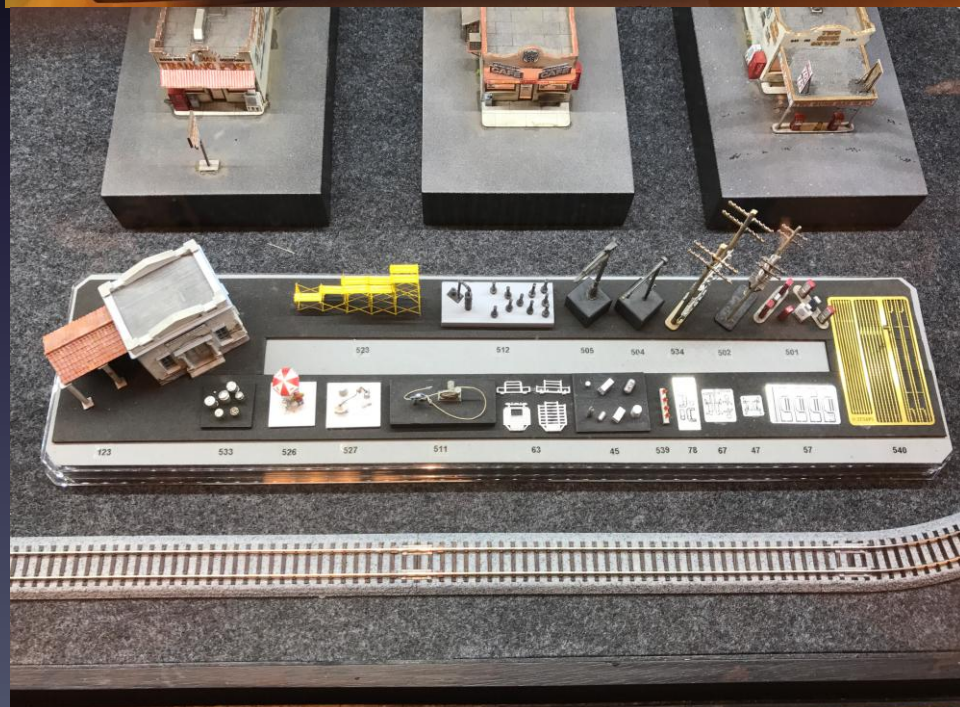

N Scale National
Convention
Pittsburgh 2017

NAVY - PROVINCES - CONTAINER
FREIGHT CARS

*Route of the
Jersey Devil*

NJS
6091

NEW JERSEY

NJS
12198

NEW JERSEY

Baltimore Area N-Trak

Dave Neff
Willoughby, Ohio
Eric H. Scale Society

MORE AREA N-TR

New GEVOs
DELIVERY IN
6-8 WEEKS

TRAINVILLE
HOBBY DEPOT
N Scale • Z Scale • HO Scale
Wooden Trains & More